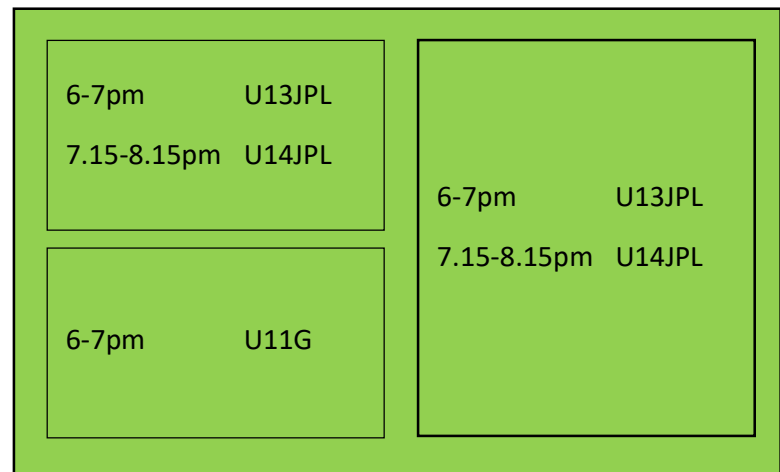

Tuesday

Pitch 1

Pitch 2

Pitch 4

Pitch 3

Wednesday

Pitch 1

5.30-6.30pm U8 6.45-7.45pm U10	5.30-6.30pm U8 6.45-7.45pm U10	5.30-6.30pm U8 6.45-7.45pm U10
-----------------------------------	-----------------------------------	-----------------------------------

Pitch 2

6-7pm Women's/U17G 7.15-8.15pm Vukovi	6-7pm Women's/U17G 7.15-8.15pm Vukovi
--	--

Pitch 4

6-7pm U11 7.15-8.15pm U15JPL	6-7pm U11 7.15-8.15pm U15JPL	6-7pm U11 7.15-8.15pm U15JPL
---------------------------------	---------------------------------	---------------------------------

Pitch 3

5.30-6.30pm U6/U7 6.45-7.45pm U9	6-7pm U12 7.15-8.15pm U12	6-7pm U12 7.15-8.15pm U12
-------------------------------------	------------------------------	------------------------------

Thursday

Pitch 1