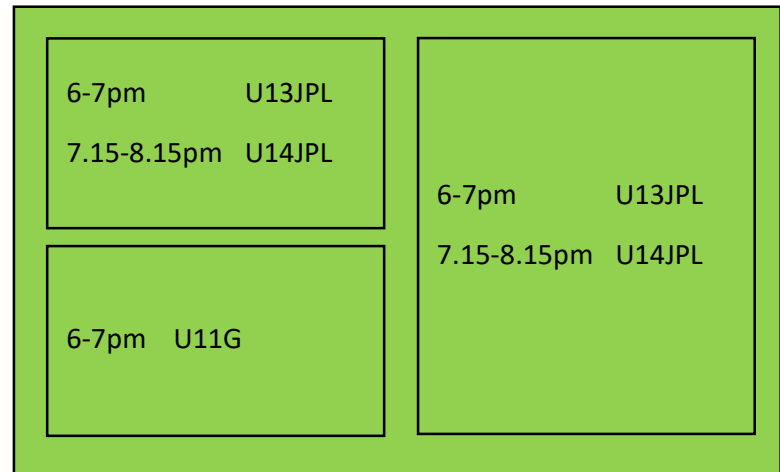

Pitch 2

6-7pm Women's/U17G 7.15-8.15pm Vukovi	6-7pm Women's/U17G 7.15-8.15pm Vukovi
--	--

Pitch 4

6-7pm U11 7.15-8.15pm U15JPL	6-7pm U11 7.15-8.15pm U15JPL	6-7pm U11 7.15-8.15pm U15JPL
---------------------------------	---------------------------------	---------------------------------

Pitch 3

5.30-6.30pm U6/U7 6.45-7.45pm U9	6-7pm U12 7.15-8.15pm U12	6-7pm U12 7.15-8.15pm U12
-------------------------------------	------------------------------	------------------------------

Thursday

Pitch 1

Pitch 2

Pitch 4

Pitch 3

Friday

Pitch 1

5.30-6.30pm U8 6.45-7.45pm U10	5.30-6.30pm U8 6.45-7.45pm U10	5.30-6.30pm U8 6.45-7.45pm U10
-----------------------------------	-----------------------------------	-----------------------------------

Pitch 2

6-7pm Women's/U17G 7.15-8.15pm Women's/U17G	6-7pm Women's/U17G 7.15-8.15pm U16JPL	6-7pm Women's/U17G 7.15-8.15pm U16JPL
--	--	--

Pitch 4

6-7pm U11 7.15-8.15pm U15JPL	6-7pm U11 7.15-8.15pm U15JPL	6-7pm U11 7.15-8.15pm U15JPL
---------------------------------	---------------------------------	---------------------------------