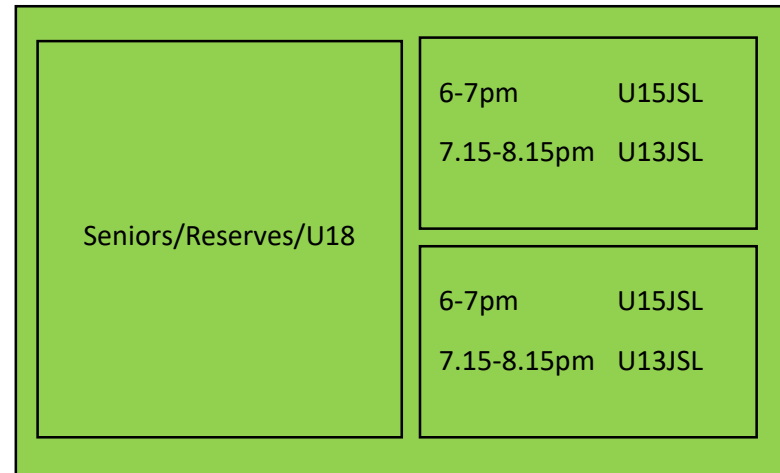

Pitch 2

6-7pm Women's/U17G 7.15-8.15pm Vukovi	6-7pm Women's/U17G 7.15-8.15pm Vukovi
--	--

Pitch 4

6-7pm U11 7.15-8.15pm U15JPL	6-7pm U11 7.15-8.15pm U15JPL	6-7pm U11 7.15-8.15pm U15JPL
---------------------------------	---------------------------------	---------------------------------

Pitch 3

5.30-6.30pm U6/U7 6.45-7.45pm U9	6-7pm U12 7.15-8.15pm U12	6-7pm U12 7.15-8.15pm U12
-------------------------------------	------------------------------	------------------------------

Thursday

Pitch 1

Pitch 2

Pitch 4

Pitch 3

Friday

Pitch 1

5.30-6.30pm U8 6.45-7.45pm U10	5.30-6.30pm U8 6.45-7.45pm U10	5.30-6.30pm U8 6.45-7.45pm U10
-----------------------------------	-----------------------------------	-----------------------------------