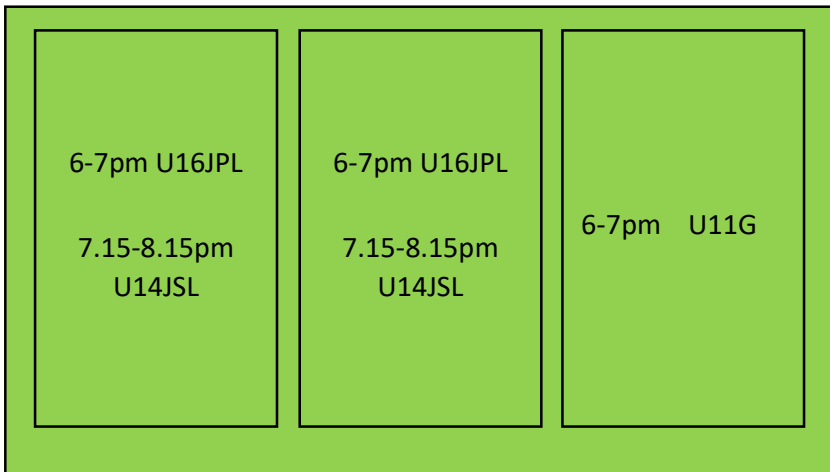

Pitch 2

6-7pm Women's/U17G 7.15-8.15pm Vukovi	6-7pm Women's/U17G 7.15-8.15pm Vukovi
--	--

Pitch 4

6-7pm U11 7.15-8.15pm U15JPL	6-7pm U11 7.15-8.15pm U15JPL	6-7pm U11 7.15-8.15pm U15JPL
---------------------------------	---------------------------------	---------------------------------

Pitch 3

5.30-6.30pm U6/U7 6.45-7.45pm U9	6-7pm U12 7.15-8.15pm U12	6-7pm U12 7.15-8.15pm U12
-------------------------------------	------------------------------	------------------------------

Thursday

Pitch 1

Pitch 2

Pitch 4

Pitch 3

Friday

Pitch 1

5.30-6.30pm U8 6.45-7.45pm U10	5.30-6.30pm U8 6.45-7.45pm U10	5.30-6.30pm U8 6.45-7.45pm U10
-----------------------------------	-----------------------------------	-----------------------------------

Pitch 2

6-7pm Women's/U17G 7.15-8.15pm Women's/U17G	6-7pm Women's/U17G 7.15-8.15pm U16JPL	6-7pm Women's/U17G 7.15-8.15pm U16JPL
--	--	--

Pitch 4

6-7pm U11 7.15-8.15pm U15JPL	6-7pm U11 7.15-8.15pm U15JPL	6-7pm U11 7.15-8.15pm U15JPL
---------------------------------	---------------------------------	---------------------------------