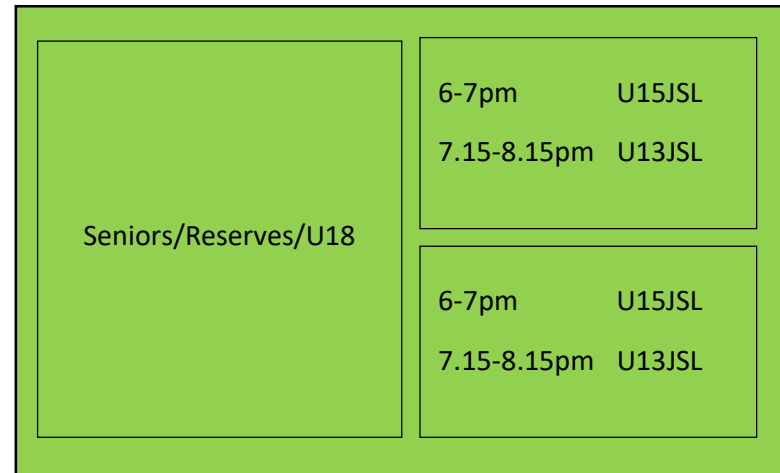

Tuesday

Pitch 1

Pitch 2

Pitch 4

Pitch 3

Wednesday

Pitch 1

5.30-6.30pm U8 6.45-7.45pm U10	5.30-6.30pm U8 6.45-7.45pm U10	5.30-6.30pm U8 6.45-7.45pm U10
-----------------------------------	-----------------------------------	-----------------------------------

Pitch 2

6-7pm Women's/U17G 7.15-8.15pm Vukovi	6-7pm Women's/U17G 7.15-8.15pm Vukovi
--	--

Pitch 4

6-7pm U11 7.15-8.15pm U15JPL	6-7pm U11 7.15-8.15pm U15JPL	6-7pm U11 7.15-8.15pm U15JPL
---------------------------------	---------------------------------	---------------------------------